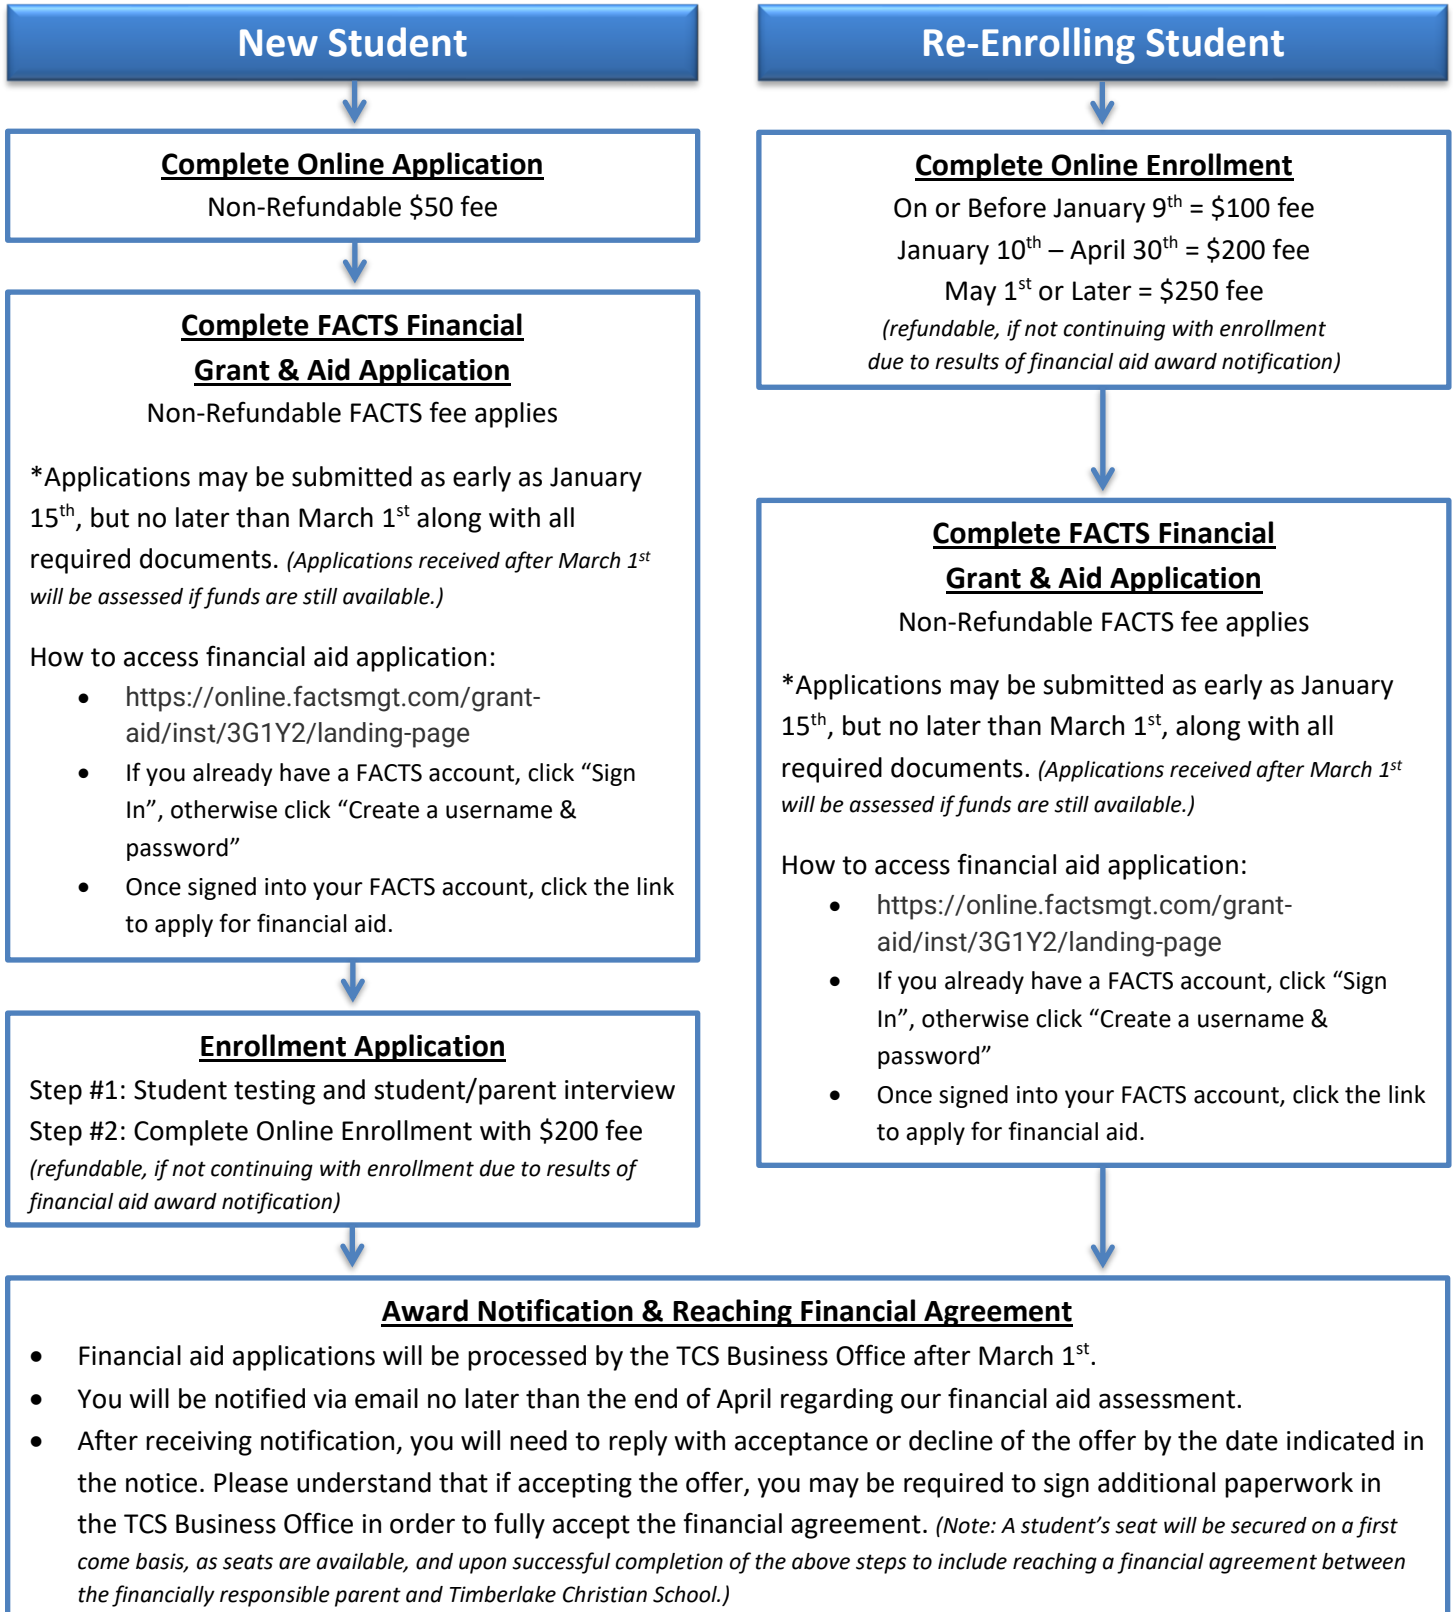

STEPS IN THE FINANCIAL ASSISTANCE PROCESS

Timberlake Christian Schools has a limited amount of financial assistance available each year and is available only to those students in full day kindergarten through 12th grade, not including TCS Online or International Tuition & Fees.